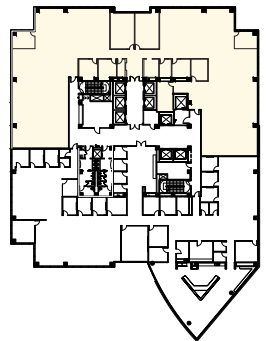

# 10 75

PEACHTREE

Suite 3150

13,501 RSF

**PETER MCGUONE**  
peter.mcguone@streamrealty.com  
+1 404 962 8637

**BRYAN HELLER**  
bryan.heller@streamrealty.com  
+1 404 962 8636

**STREAM**