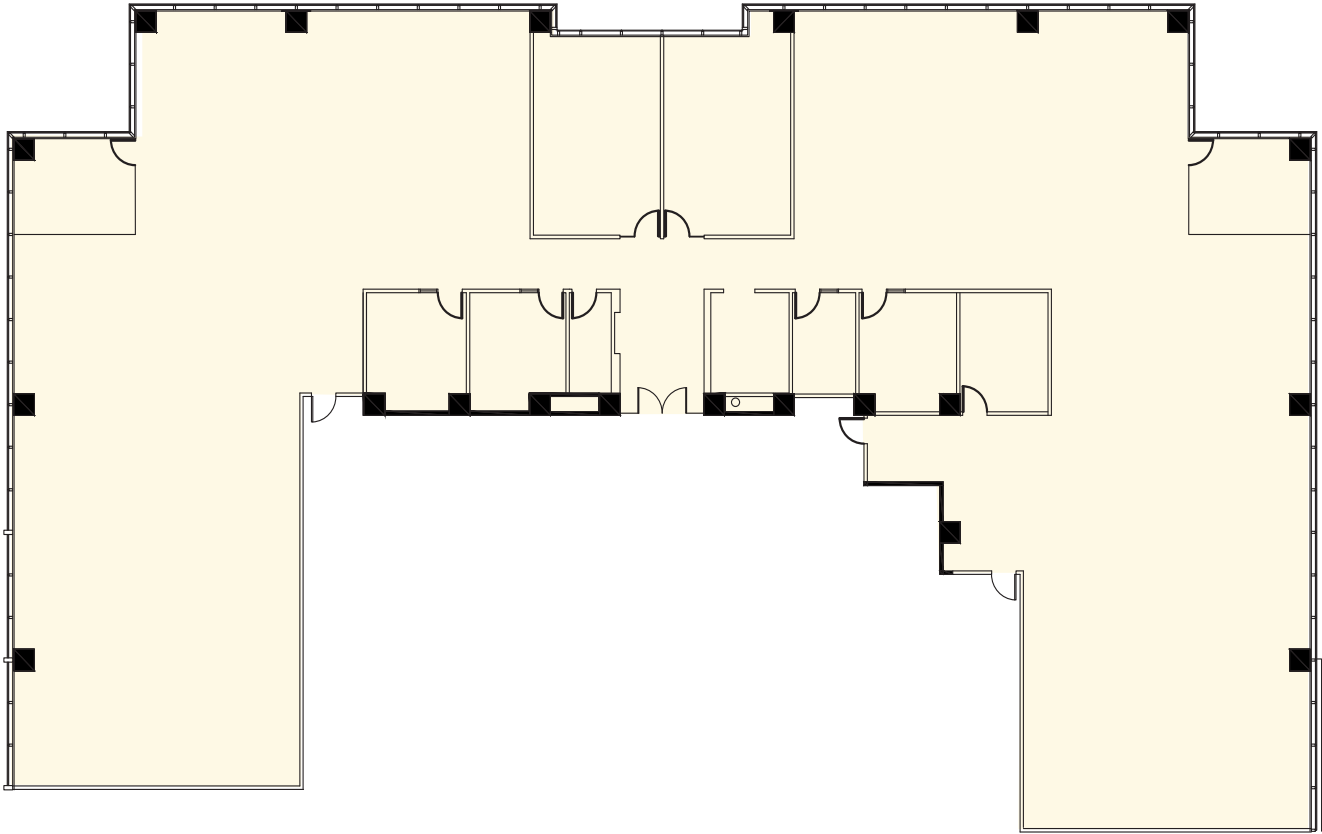

# 10 75

PEACHTREE

Suite 3150

13,501 RSF

**PETER MCGUONE**  
peter.mcguone@streamrealty.com  
+1 404 962 8637

**BRYAN HELLER**  
bryan.heller@streamrealty.com  
+1 404 962 8636

**STREAM**