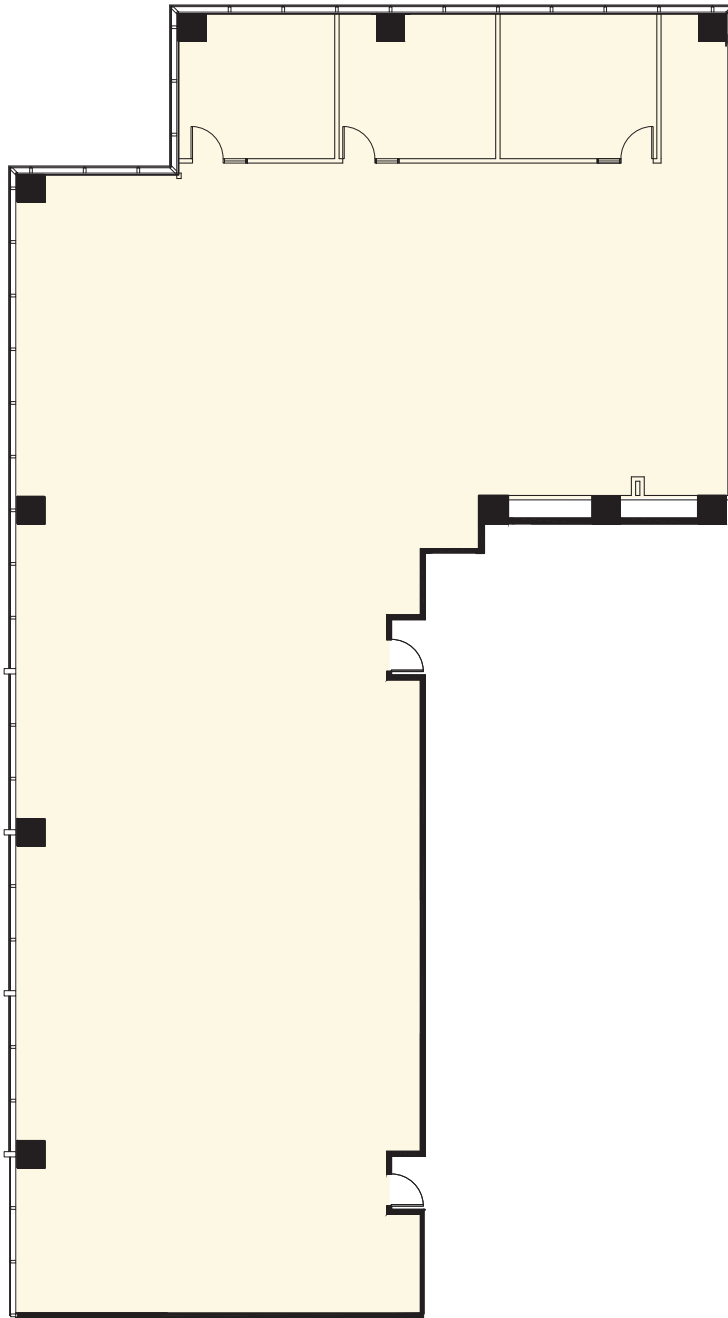

10 75

PEACHTREE

Suite 3425

7,756 RSF

PETER MCGUONE
peter.mcguone@streamrealty.com
+1 404 962 8637

BRYAN HELLER
bryan.heller@streamrealty.com
+1 404 962 8636

key plan

STREAM