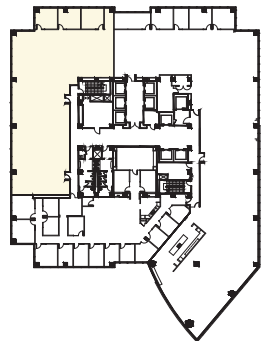

10 75

PEACHTREE

Suite 3425

7,756 RSF

PETER MCGUONE
peter.mcguone@streamrealty.com
+1 404 962 8637

BRYAN HELLER
bryan.heller@streamrealty.com
+1 404 962 8636

key plan

STREAM